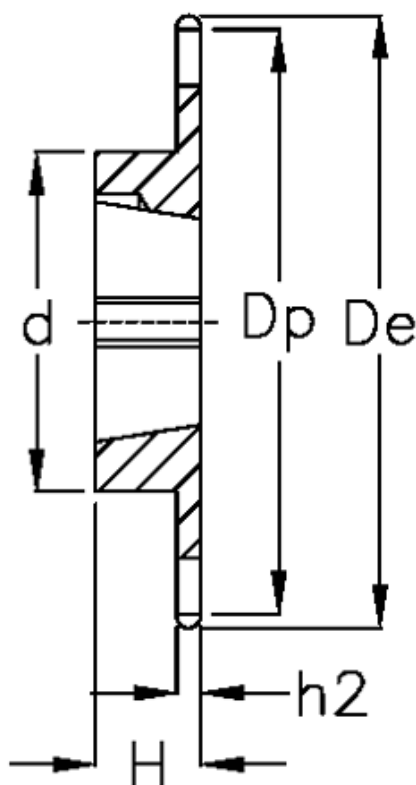

Data Sheet

Article number: 616031005026

Description: Taperbored sprocket 08 B-1 Z=26 simplex
for bushing 1610

Measures

C = 1.3

d = 76

De = 110

Dp = 105.36

For bush = 1610

For chain size = 1/2" x 5/16"

For chain type = 08 B-1

H = 25

h1 = 7.2

Material = Stål

Number of teeth = 26